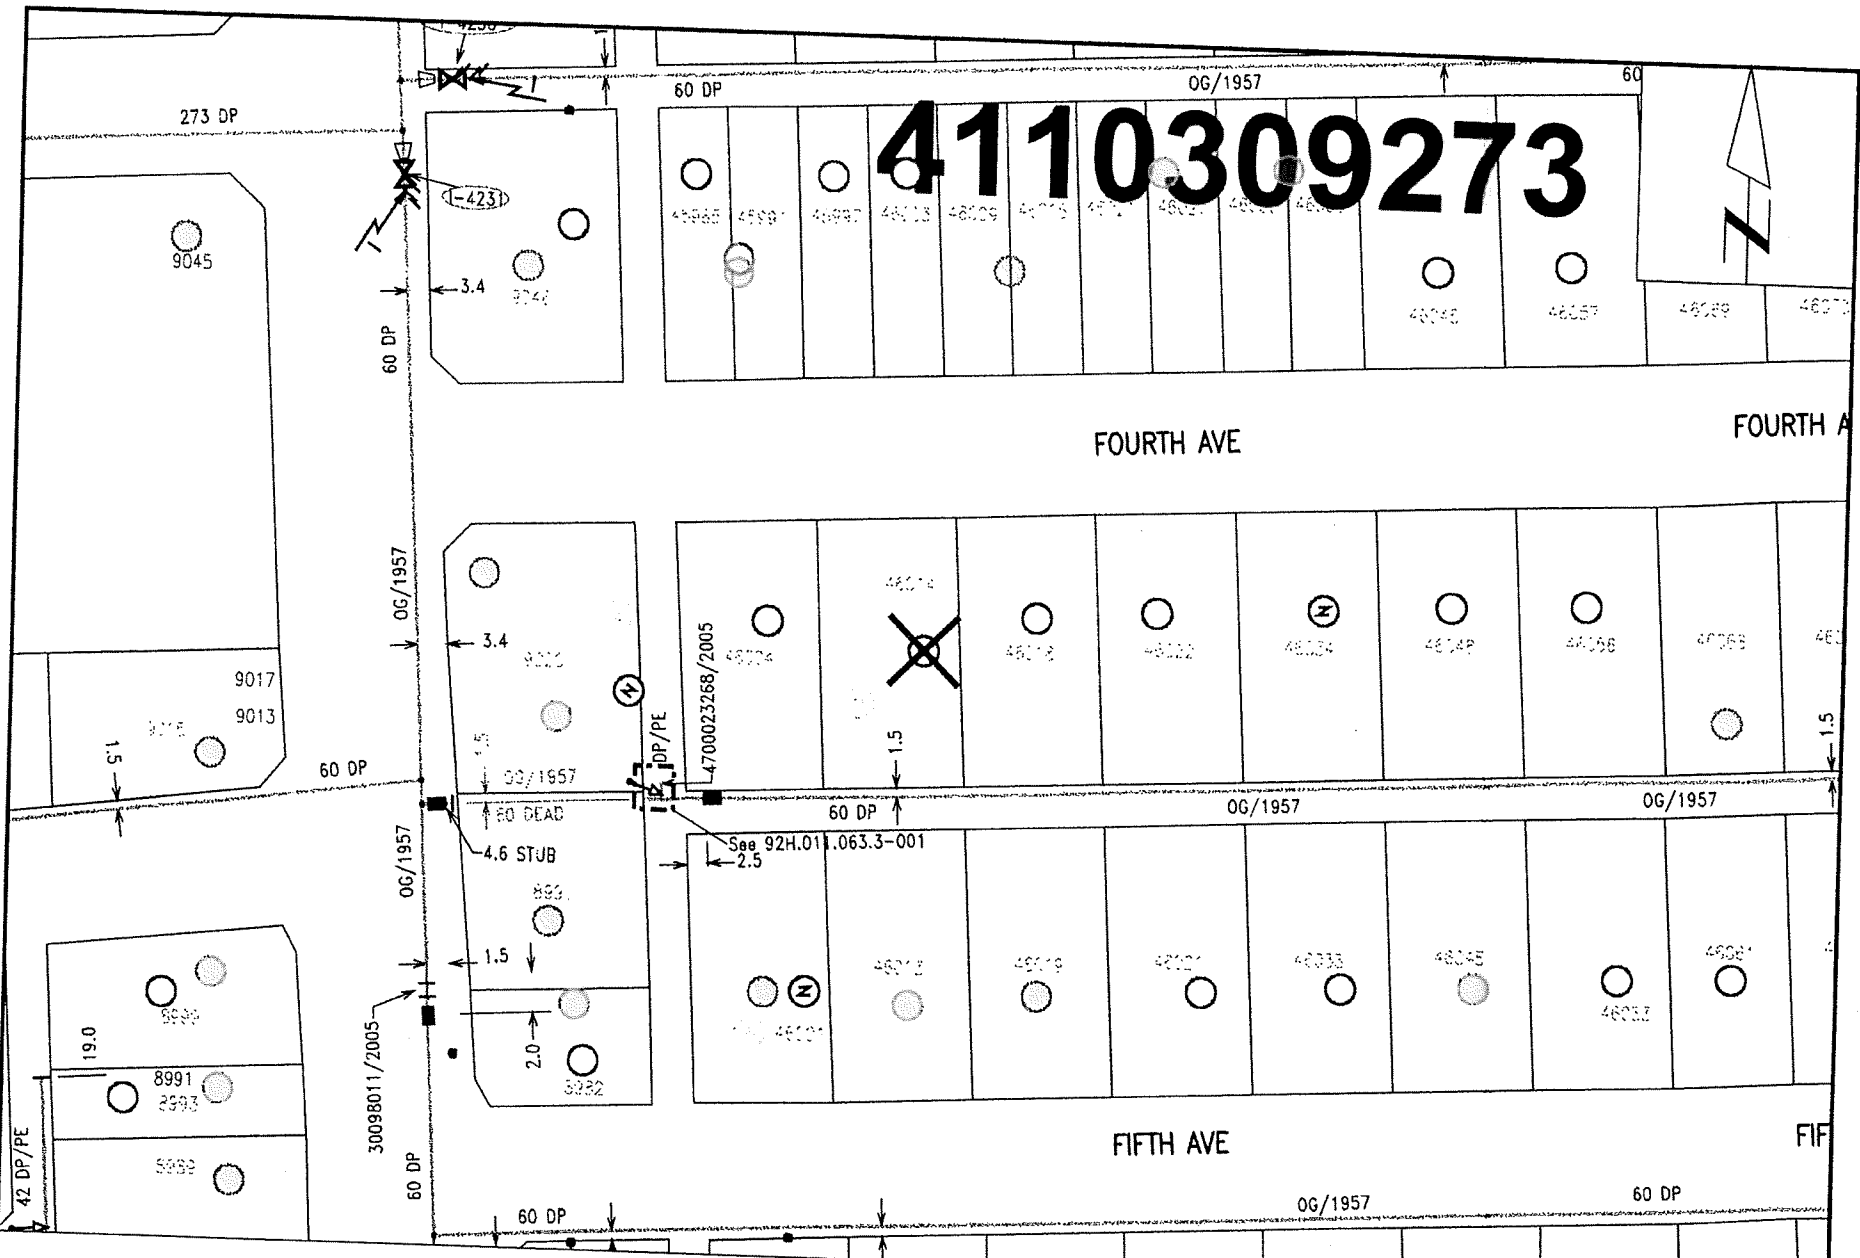

# 4110309273

Nearest Intersection: Chesterfield Ave and Young Rd.  
Distance from lot to intersection is 85 meters (22 degrees South of West).  
View Scale: 1:1000

**46014 Fourth Ave, Chilliwack**  
Order #: 31023171 Prem #: 10002875 City Limits: Chilliwack  
X: 1295403034.00 Y: 469510709.00  
2018/09/10